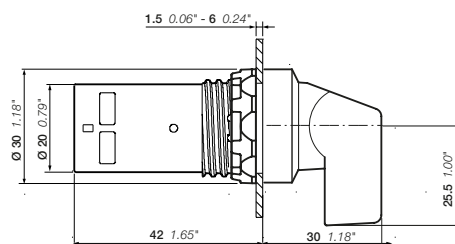

	actuated in position C			
	NC	NO	NC	NO
	11	13	21	23
	12	14	22	24
1 NO	-	1	-	-
2 NO	-	1	-	1
1 NC	1	-	-	-
2 NC	1	-	1	-
1 NO + 1 NC	-	1	1	-

Description

Compact selector switches are delivered in black color.

Operating principle	Bezel	Contacts	Type	Order code	Pkg qty	Weight (1 pce)
						kg
Short handle						
	Black plastic	1 0	C2SS1-10B-10	1SFA619200R1016	10	0.02
		0 1	C2SS1-10B-01	1SFA619200R1046	10	0.02
		1 1	C2SS1-10B-11	1SFA619200R1076	10	0.024
	Chrome metal	2 0	C2SS1-10B-20	1SFA619200R1026	10	0.024
		1 0	C2SS1-30B-10	1SFA619200R3016	10	0.029
		0 1	C2SS1-30B-01	1SFA619200R3046	10	0.029
	Black plastic	1 1	C2SS1-30B-11	1SFA619200R3076	10	0.032
		2 0	C2SS1-30B-20	1SFA619200R3026	10	0.032
		1 0	C2SS2-10B-10	1SFA619201R1016	10	0.02
	Chrome metal	0 1	C2SS2-10B-01	1SFA619201R1046	10	0.02
		1 1	C2SS2-10B-11	1SFA619201R1076	10	0.024
		2 0	C2SS2-10B-20	1SFA619201R1026	10	0.024
	Black plastic	1 0	C2SS2-30B-10	1SFA619201R3016	10	0.029
		0 1	C2SS2-30B-01	1SFA619201R3046	10	0.029
		1 1	C2SS2-30B-11	1SFA619201R3076	10	0.032
	Chrome metal	2 0	C2SS2-30B-20	1SFA619201R3026	10	0.032
		1 0	C2SS3-10B-10	1SFA619202R1016	10	0.02
		0 1	C2SS3-10B-01	1SFA619202R1046	10	0.02
	Black plastic	1 1	C2SS3-10B-11	1SFA619202R1076	10	0.024
		2 0	C2SS3-10B-20	1SFA619202R1026	10	0.024
		1 0	C2SS3-30B-10	1SFA619202R3016	10	0.029
	Chrome metal	1 1	C2SS3-30B-11	1SFA619202R3076	10	0.032
		2 0	C2SS3-30B-20	1SFA619202R3026	10	0.032
		1 0	C2SS5-30B-10	1SFA619204R3016	10	0.029
	Chrome metal	1 1	C2SS5-30B-11	1SFA619204R3076	10	0.032

Long handle

	Chrome metal	1 0	C2SS5-30B-10	1SFA619204R3016	10	0.029
		1 1	C2SS5-30B-11	1SFA619204R3076	10	0.032

C2SS, short handle
Dimensions (mm, inches)

C2SS, long handle