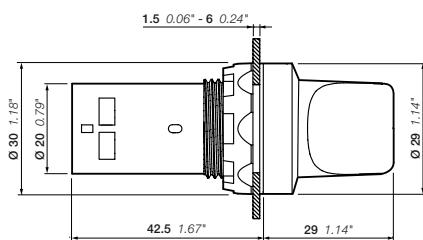

	actuated in position C			
	NC	NO	NC	NO
	11	13	21	23
	12	14	22	24
1 NO	-	1	-	-
2 NO	-	1	-	1
1 NC	1	-	-	-
2 NC	1	-	1	-
1 NO + 1 NC	-	1	1	-

Description

Compact selector switches are delivered in black color.

Operating principle	Bezel	Contacts	Type	Order code	Pkg qty	Weight (1 pce)
						kg
Short handle						
	Black plastic	1 0	C2SS1-10B-10	1SFA619200R1016	10	0.02
		0 1	C2SS1-10B-01	1SFA619200R1046	10	0.02
		1 1	C2SS1-10B-11	1SFA619200R1076	10	0.024
	Chrome metal	2 0	C2SS1-10B-20	1SFA619200R1026	10	0.024
		1 0	C2SS1-30B-10	1SFA619200R3016	10	0.029
		0 1	C2SS1-30B-01	1SFA619200R3046	10	0.029
	Black plastic	1 1	C2SS1-30B-11	1SFA619200R3076	10	0.032
		2 0	C2SS1-30B-20	1SFA619200R3026	10	0.032
		1 0	C2SS2-10B-10	1SFA619201R1016	10	0.02
	Chrome metal	0 1	C2SS2-10B-01	1SFA619201R1046	10	0.02
		1 1	C2SS2-10B-11	1SFA619201R1076	10	0.024
		2 0	C2SS2-10B-20	1SFA619201R1026	10	0.024
	Black plastic	1 0	C2SS2-30B-10	1SFA619201R3016	10	0.029
		0 1	C2SS2-30B-01	1SFA619201R3046	10	0.029
		1 1	C2SS2-30B-11	1SFA619201R3076	10	0.032
	Chrome metal	2 0	C2SS2-30B-20	1SFA619201R3026	10	0.032
		1 0	C2SS3-10B-10	1SFA619202R1016	10	0.02
		0 1	C2SS3-10B-01	1SFA619202R1046	10	0.02
	Black plastic	1 1	C2SS3-10B-11	1SFA619202R1076	10	0.024
		2 0	C2SS3-10B-20	1SFA619202R1026	10	0.024
		1 0	C2SS3-30B-10	1SFA619202R3016	10	0.029
	Chrome metal	1 1	C2SS3-30B-11	1SFA619202R3076	10	0.032
		2 0	C2SS3-30B-20	1SFA619202R3026	10	0.032
		1 0	C2SS5-30B-10	1SFA619204R3016	10	0.029
	Chrome metal	1 1	C2SS5-30B-11	1SFA619204R3076	10	0.032

Long handle

	Chrome metal	1 0	C2SS5-30B-10	1SFA619204R3016	10	0.029
		1 1	C2SS5-30B-11	1SFA619204R3076	10	0.032

C2SS, short handle
Dimensions (mm, inches)

C2SS, long handle