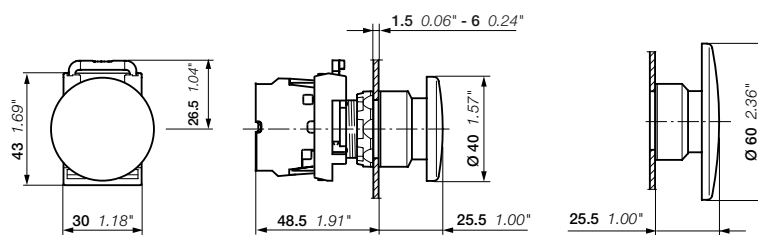

Operator	Type	Order code	Pkg qty	Weight (1 pce) kg
Ø 40 mm				
● Red	MPM1-10R	1SFA611124R1001	1	0.018
● Green	MPM1-10G	1SFA611124R1002	1	0.018
● Yellow	MPM1-10Y	1SFA611124R1003	1	0.018
● Black	MPM1-10B	1SFA611124R1006	1	0.018
Ø 60 mm				
● Red	MPM2-10R	1SFA611125R1001	1	0.020
● Yellow	MPM2-10Y	1SFA611125R1003	1	0.020
● Black	MPM2-10B	1SFA611125R1006	1	0.020

Illuminated

Operator	Type	Order code	Pkg qty	Weight (1 pce) kg
Ø 40 mm				
● Red	MPM1-11R	1SFA611124R1101	1	0.018
● Green	MPM1-11G	1SFA611124R1102	1	0.018
● Yellow	MPM1-11Y	1SFA611124R1103	1	0.018
Ø 60 mm				
● Red	MPM2-11R	1SFA611125R1101	1	0.020
● Yellow	MPM2-11Y	1SFA611125R1103	1	0.020

MPM1, MPM2
Dimensions (mm, inches)