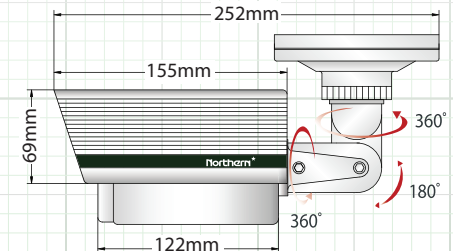

960H/700 Line Outdoor Bullet Cameras – 150' IR Range

TDN, WDR, DNR, OSD, 2.8~12mm or 5~50mm Lens

CB700VFIRW960

CB700VFIR960 / CB700VFIR5960

Dimensions

| SPECIFICATION | CB700VFIR960 / W | CB700VFIR5960 |
|-------------------------------|--|---------------------------|
| Image Sensor | 1/3" Color 960H CCD | |
| Effective Picture Elements | 976(H) x 494(V) | |
| Resolution | 700 Horizontal TV Lines | |
| OSD (On-screen Display) | Yes (Built-in) | |
| D-WDR (Wide Dynamic Range) | Indoor / Outdoor / Off (0 ~ 15) | |
| DNR (Digital Noise Reduction) | 3D-DNR (1~50 Level Adjustable) | |
| Sense-Up | Off/Auto (2X~256X) | |
| Video Signal | 1.0Vp-p (Sync, Negative) Termination 75 OHM | |
| Minimum Illumination | LED ON: 0.0Lux / LED Off: 0.01Lux / Sense-up 0.00006 Lux | |
| LED | IR LED 42pcs 840nm | |
| LED Range | 150' | |
| S/N Ratio | 52dB | |
| Electronic Shutter | 1/60 ~ 1/100,000 sec. | |
| Gain Control | Low / Middle / High | |
| Sync System | 2:1 Interlaced, Internal / Line Lock (in 24 VAC) | |
| Gamma | $\gamma = 0.45$ Typ. | |
| Back Light Compensation | OFF / BLC / HLC | |
| Day/Night | Auto (AGC) / Day / Night | |
| Mirror | H Reverse / V Reverse / Rotate | |
| Defog | Off / Manual / Auto | |
| White Balance | ATW / AWB / Manual / AWC >SET | |
| Power Range | Dual Power (24 VAC / 12 VDC) | |
| Power Consumption | 12 Volts DC: IR OFF (200mA), IR ON (750mA) 24 Volts AC: IR OFF (100mA), IR ON (400mA) | |
| Reverse Polarity Protection | Yes | |
| Operation Temperature | -20°F ~ 122°F | |
| Lens Type | True D/N Auto Iris 2.8~12mm | True D/N Auto Iris 5~50mm |
| Overall Camera Dimensions | 3.4" x 3.8" x 9.9" | |
| Weight | 3.3lb | |
| Weatherproof Rating | IP67 | |