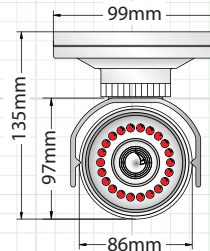

Dimensions

SPECIFICATION	CB700VFIR960 / W	CB700VFIR5960
Image Sensor	1/3" Color 960H CCD	
Effective Picture Elements	976(H) x 494(V)	
Resolution	700 Horizontal TV Lines	
OSD (On-screen Display)	Yes (Built-in)	
D-WDR (Wide Dynamic Range)	Indoor / Outdoor / Off (0 ~ 15)	
DNR (Digital Noise Reduction)	3D-DNR (1~50 Level Adjustable)	
Sense-Up	Off/Auto (2X~256X)	
Video Signal	1.0Vp-p (Sync, Negative) Termination 75 OHM	
Minimum Illumination	LED ON: 0.0Lux / LED Off: 0.01Lux / Sense-up 0.00006 Lux	
LED	IR LED 42pcs 840nm	
LED Range	150'	
S/N Ratio	52dB	
Electronic Shutter	1/60 ~ 1/100,000 sec.	
Gain Control	Low / Middle / High	
Sync System	2:1 Interlaced, Internal / Line Lock (in 24 VAC)	
Gamma	$\gamma = 0.45$ Typ.	
Back Light Compensation	OFF / BLC / HLC	
Day/Night	Auto (AGC) / Day / Night	
Mirror	H Reverse / V Reverse / Rotate	
Defog	Off / Manual / Auto	
White Balance	ATW / AWB / Manual / AWC >SET	
Power Range	Dual Power (24 VAC / 12 VDC)	
Power Consumption	12 Volts DC: IR OFF (200mA), IR ON (750mA) 24 Volts AC: IR OFF (100mA), IR ON (400mA)	
Reverse Polarity Protection	Yes	
Operation Temperature	-20°F ~ 122°F	
Lens Type	True D/N Auto Iris 2.8~12mm	True D/N Auto Iris 5~50mm
Overall Camera Dimensions	3.4" x 3.8" x 9.9"	
Weight	3.3lb	
Weatherproof Rating	IP67	

FEATURES

- 960H Chip / 700 Line Resolution
- Digital Wide Dynamic Range
- TDN Mechanical IR Cut Filter
- 2.8~12mm or 5~50mm Lens Options
- Sense-up 256X
- 12 VDC/24VAC Dual Voltage Power
- External Lens Adjustment
- 42 IR LED's – 150' IR Range
- Wall or Ceiling Mountable
- OSD Control of all Major Functions
- Digital Noise Reduction
- Cable Management Mount
- Included Mounting Plate
- Video Test Connector With Cable
- IP67 Weatherproof Rating

PACKAGE CONTENTS

1. User Manual
1. Mounting Hardware Packet
1. Video Test Cable
1. L-Style Wrench
1. Bare Lead Power Adapter
1. Mounting Plate / Gasket

Note: Specification subject to change without notice